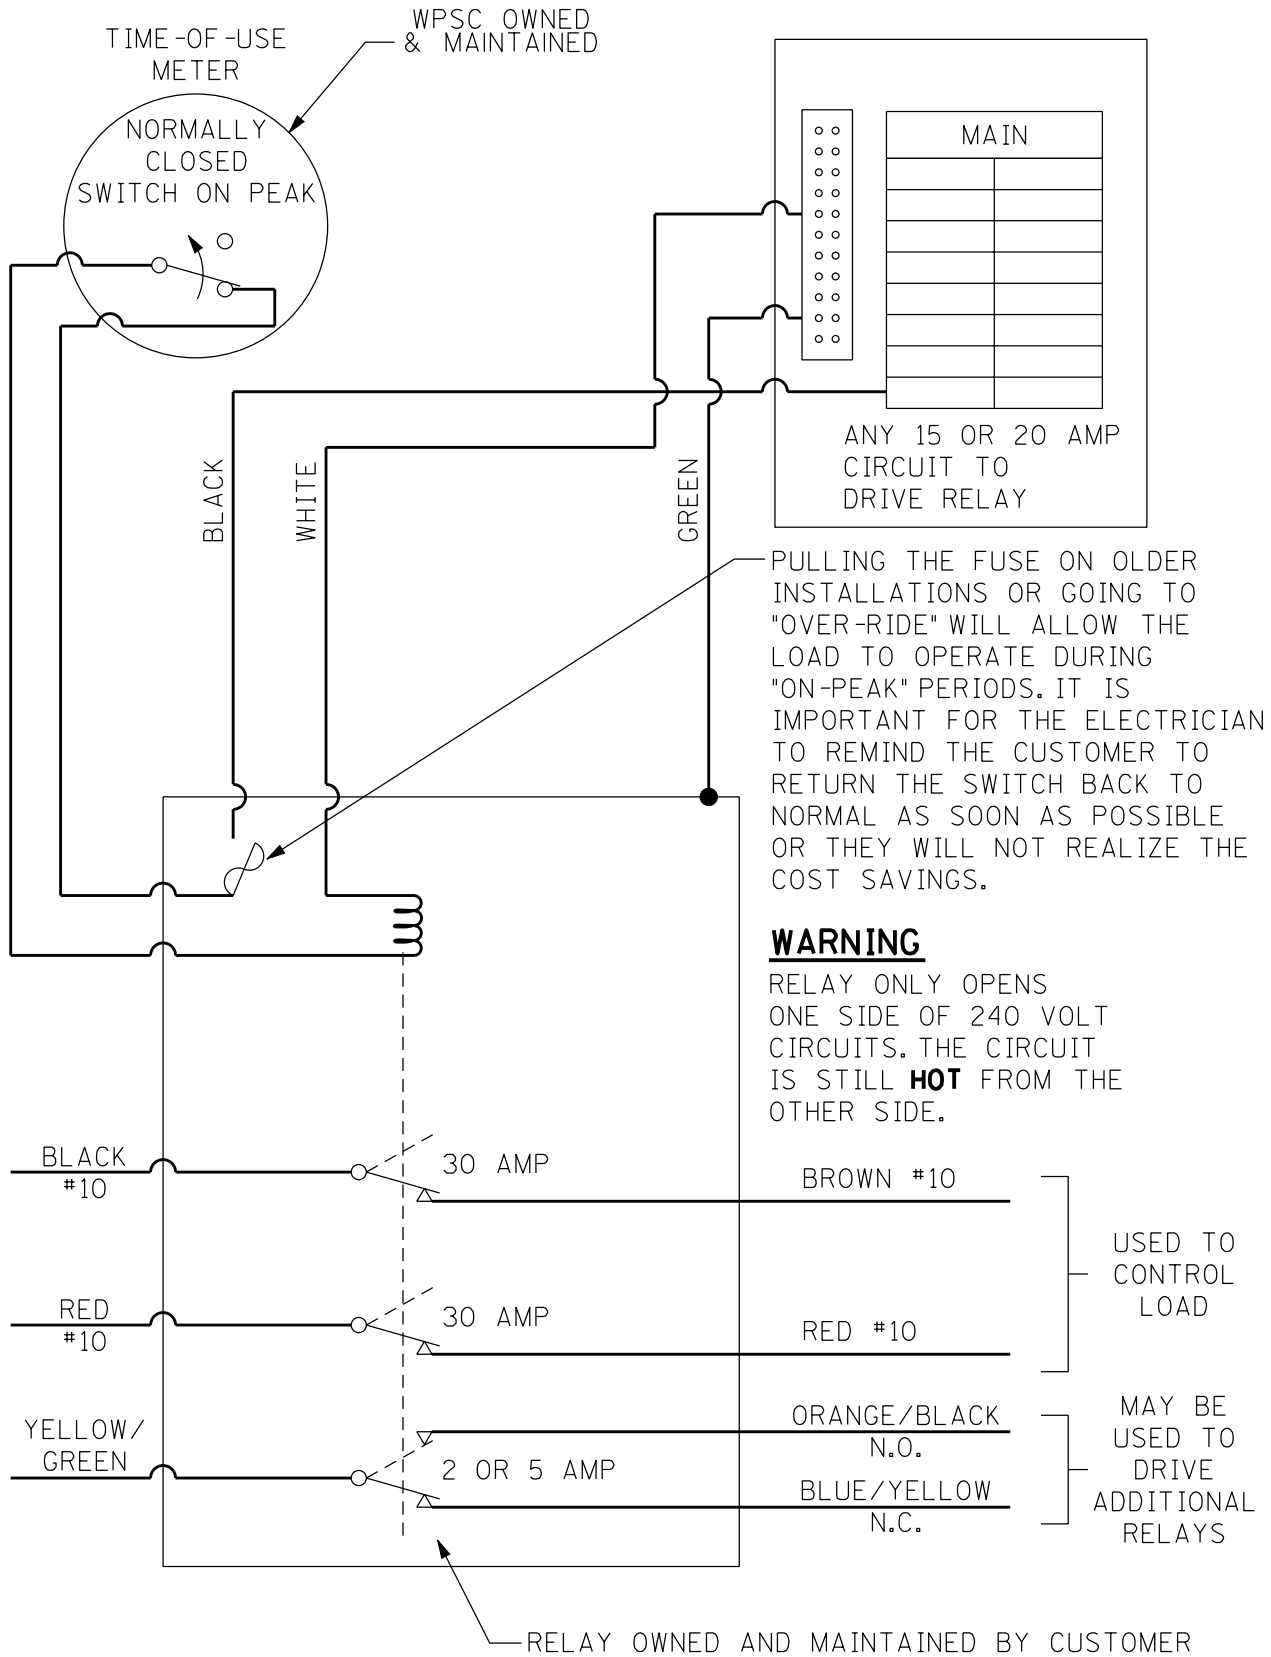

# WPSC ONLY

\* \* RELAY SHOWN IN THE NON-CONTROL MODE.

Revised: 03/10

WPSC/UPPCO SERVICE MANUAL

TROUBLE-SHOOTING PEAK LOAD INTERRUPTERS