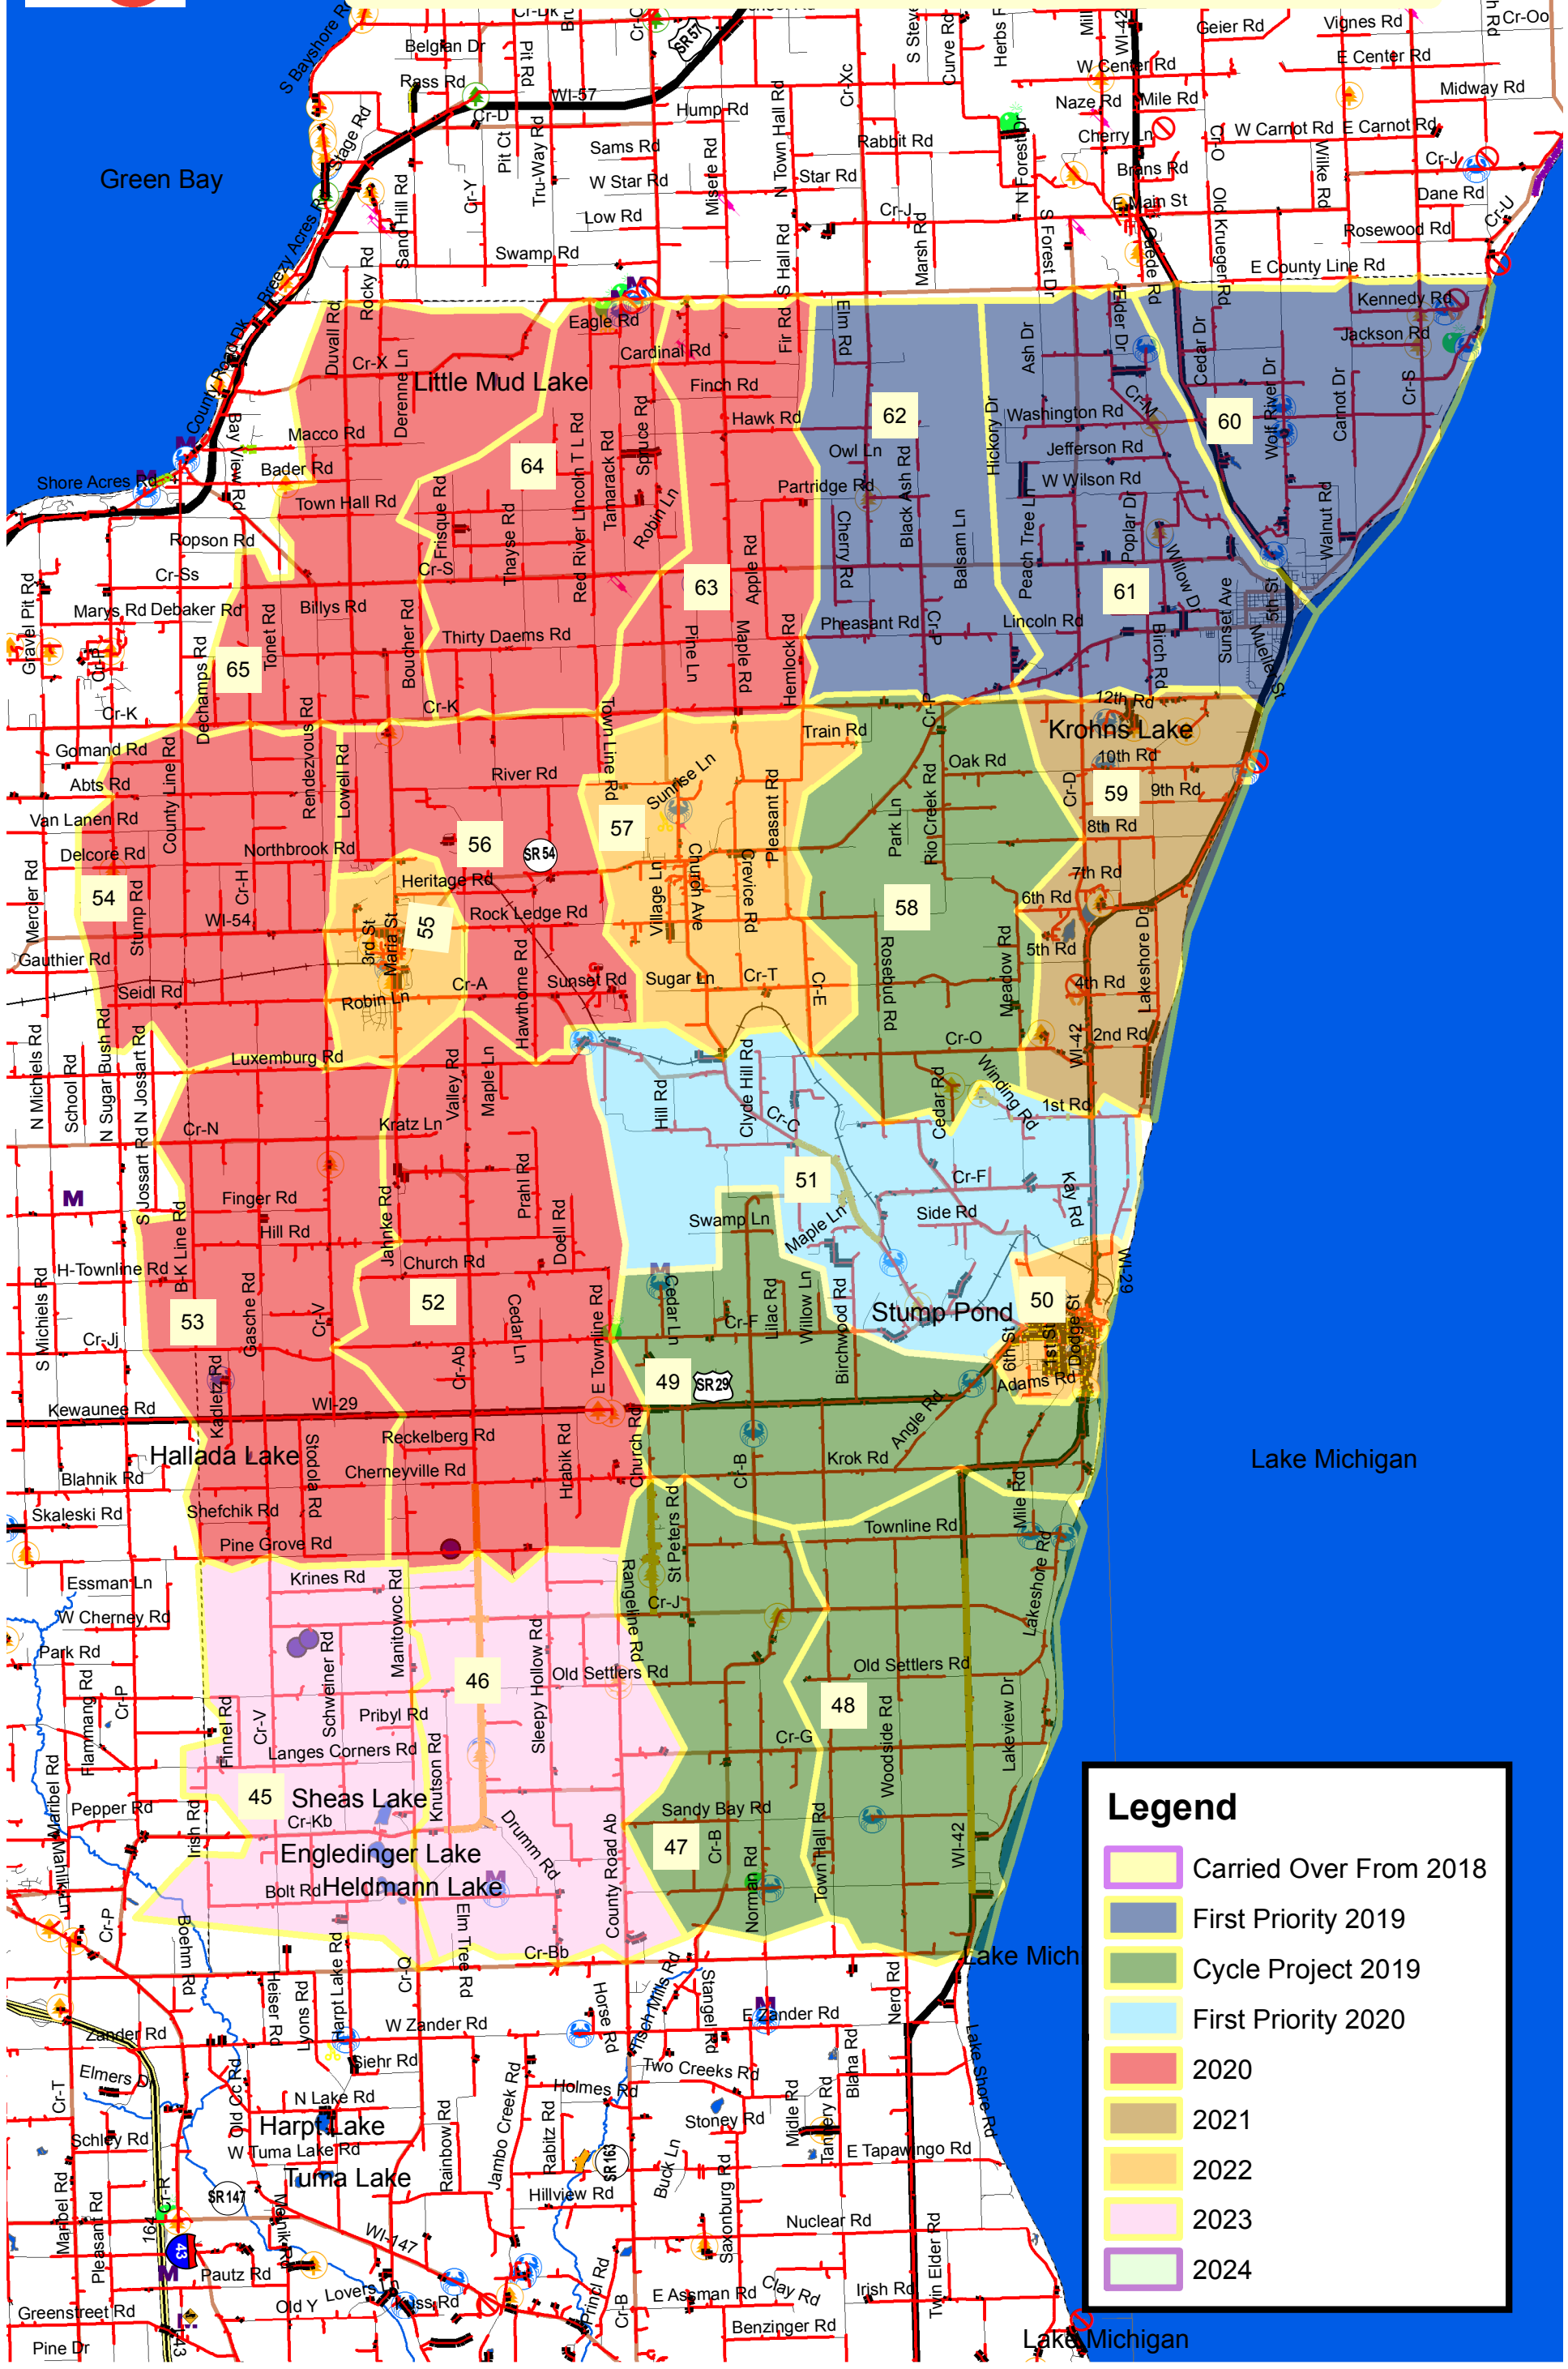

Kewaunee Line Clearance Plan

Legend

- Carried Over From 2018
- First Priority 2019
- Cycle Project 2019
- First Priority 2020
- 2020
- 2021
- 2022
- 2023
- 2024