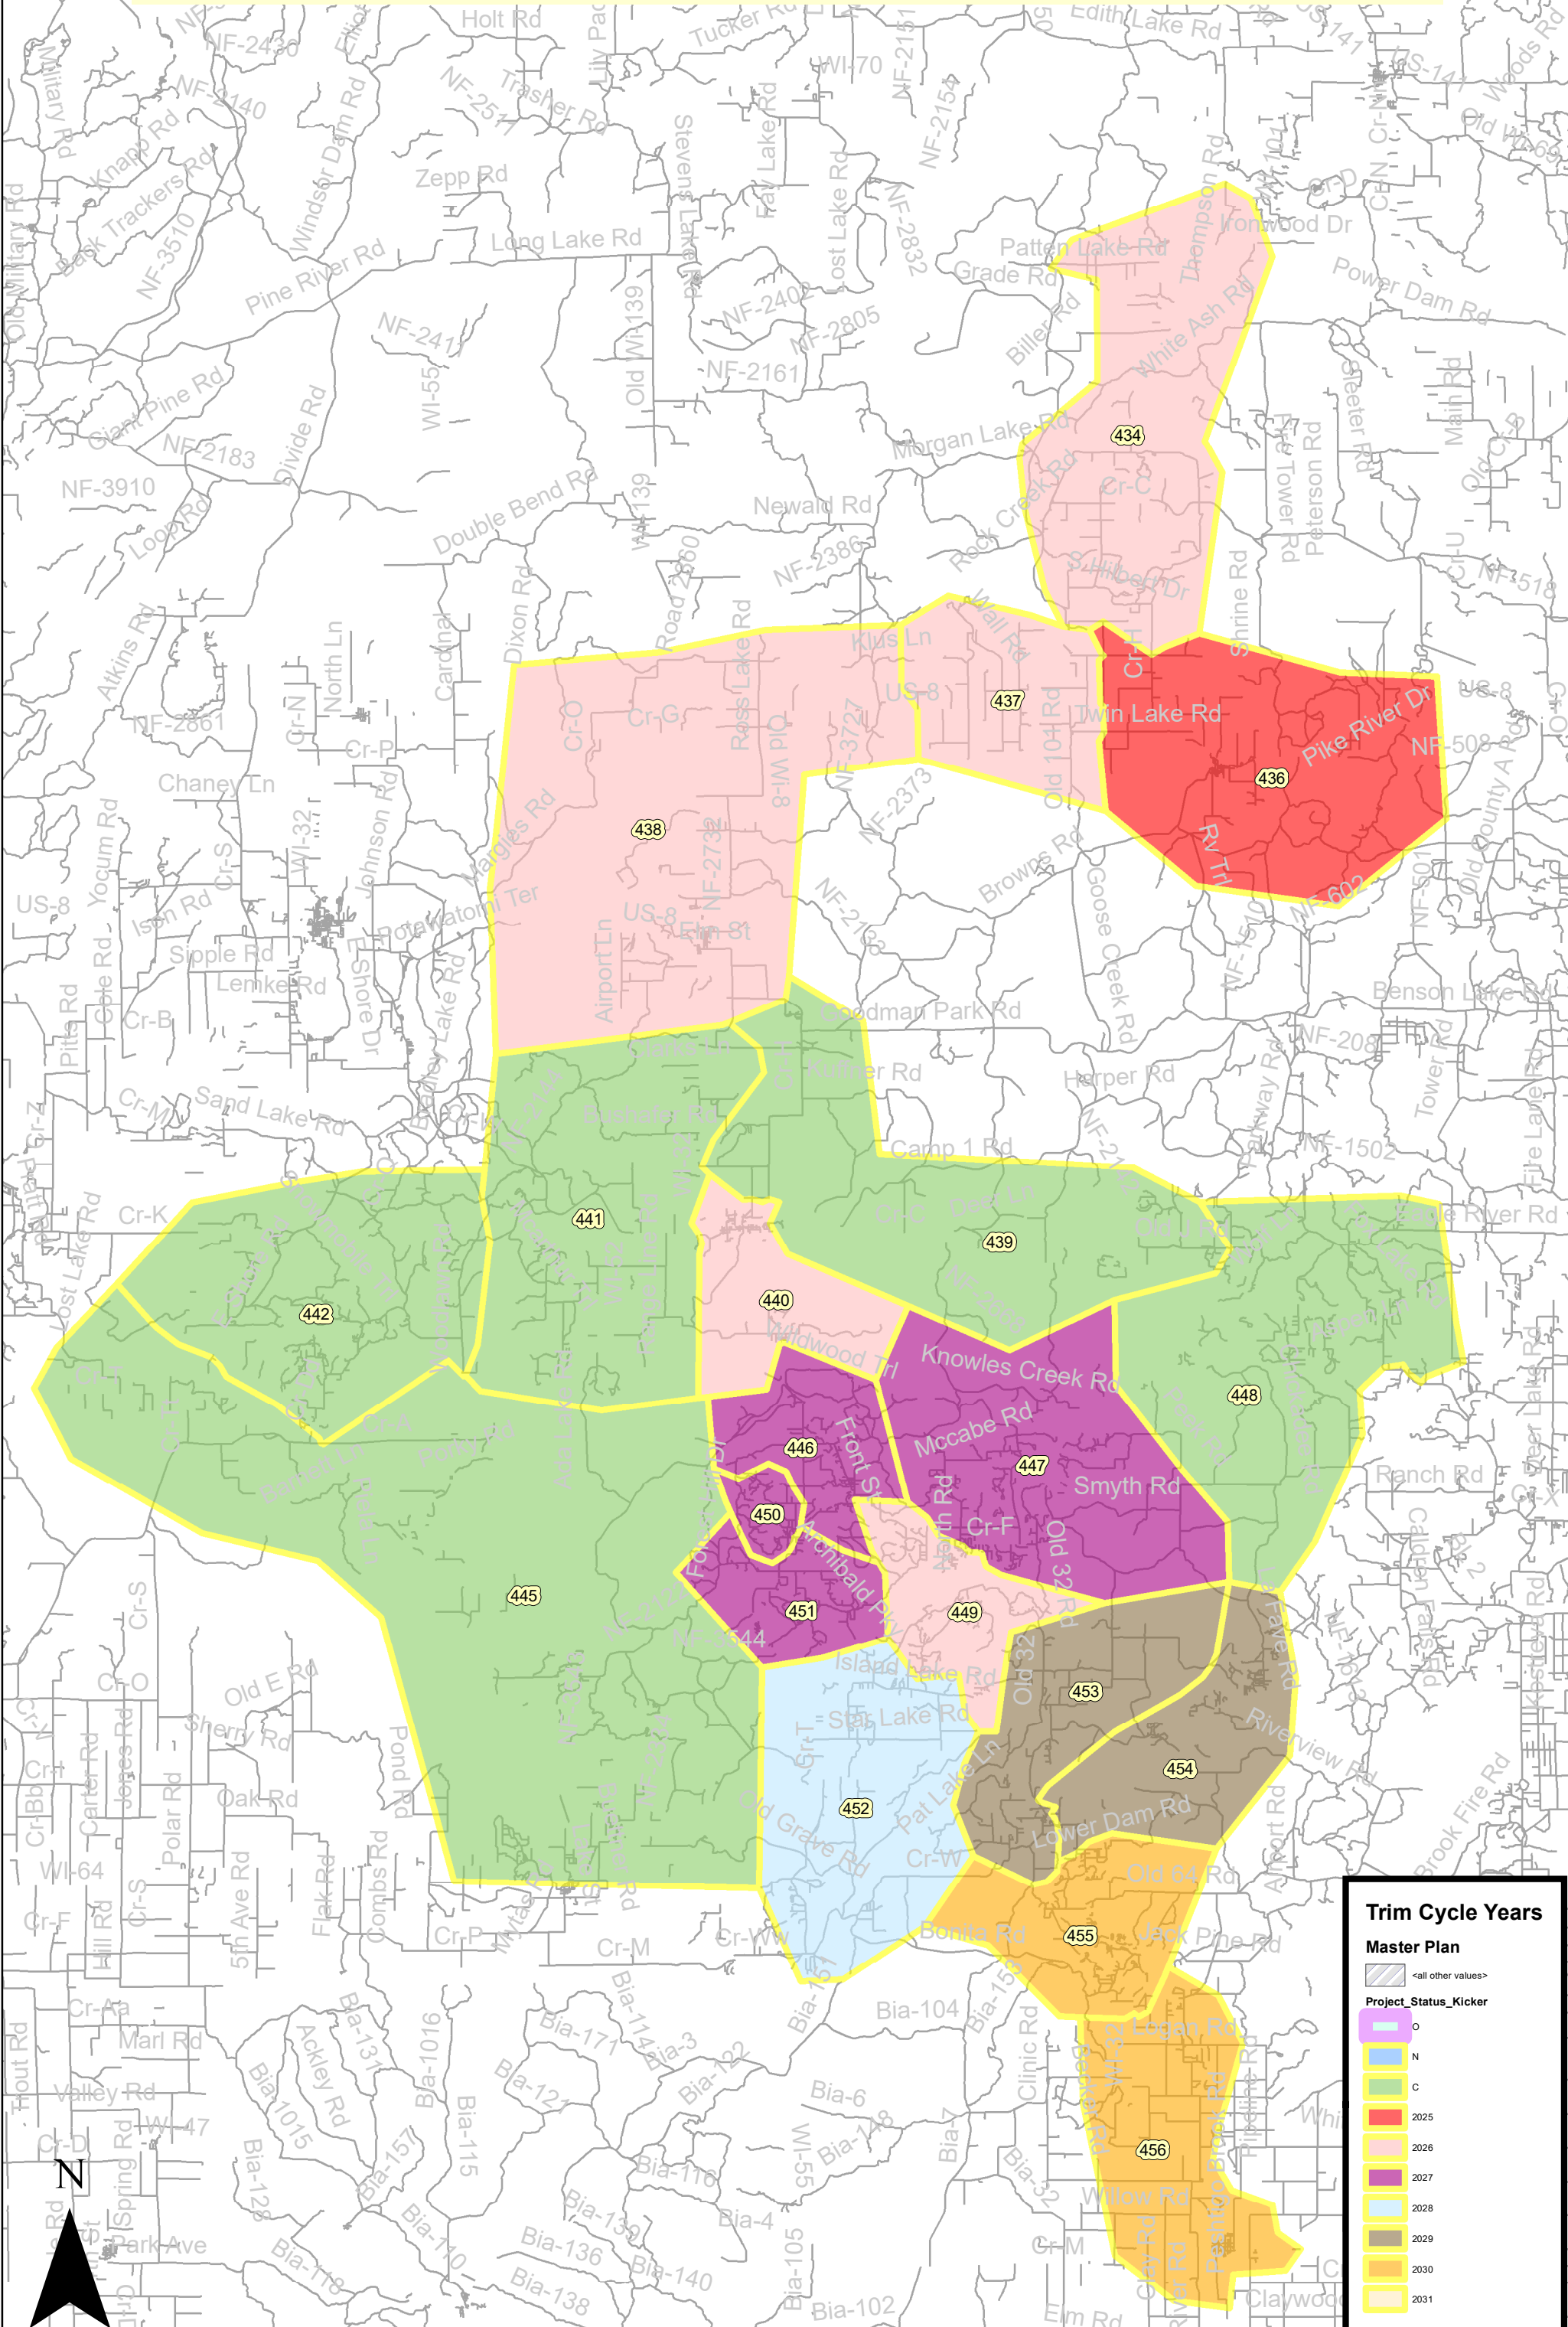

Wabeno Service Center Line Clearance Map

Trim Cycle Years

Master Plan

- <all other values>

Project_Status_Kicker

- O
- N
- C
- 2025
- 2026
- 2027
- 2028
- 2029
- 2030
- 2031